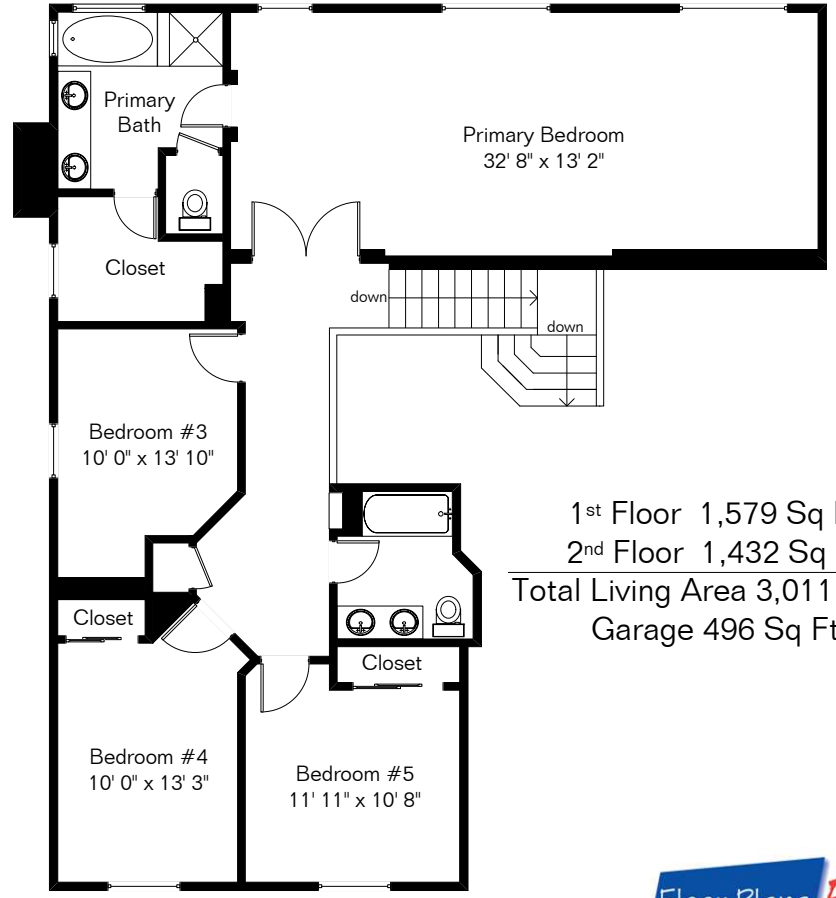

The square footages and room size information are deemed to be reliable but are not guaranteed and should be independently verified. This drawing is for marketing purposes only.

13528 N Wide View Dr

Site Visit January 2023
 0 ft. 6 ft. 10 ft. 20 ft.
 Copyright 2023 Floor Plans First! LLC
 All Rights Reserved.

1st Floor 1,579 Sq Ft
 2nd Floor 1,432 Sq Ft
 Total Living Area 3,011 Sq Ft
 Garage 496 Sq Ft