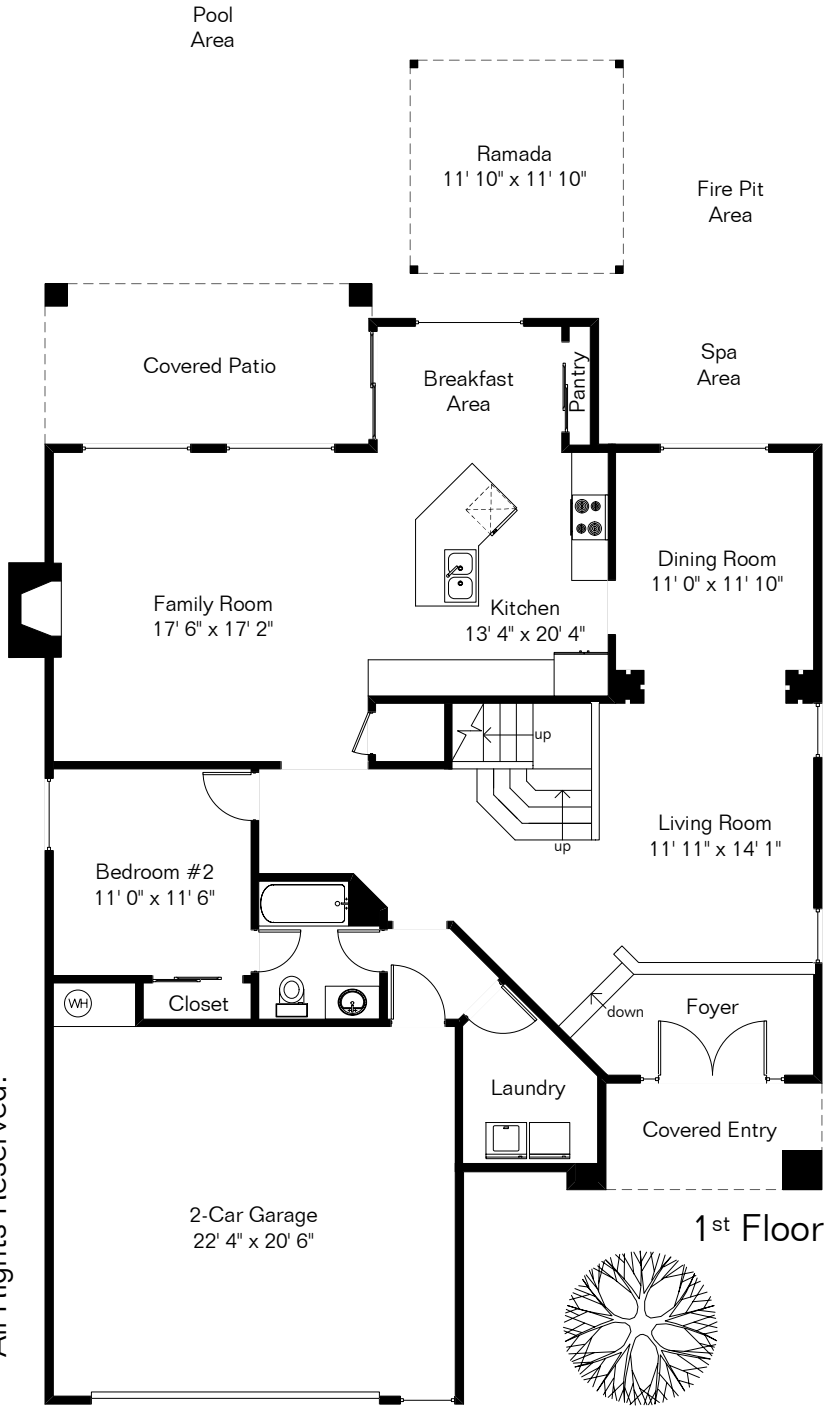

The square footages and room size information are deemed to be reliable but are not guaranteed and should be independently verified. This drawing is for marketing purposes only.

13528 N Wide View Dr

Site Visit January 2023
 0 ft. 6 ft. 10 ft. 20 ft.
 Copyright 2023 Floor Plans First! LLC
 All Rights Reserved.

1st Floor 1,579 Sq Ft
 2nd Floor 1,432 Sq Ft
 Total Living Area 3,011 Sq Ft
 Garage 496 Sq Ft